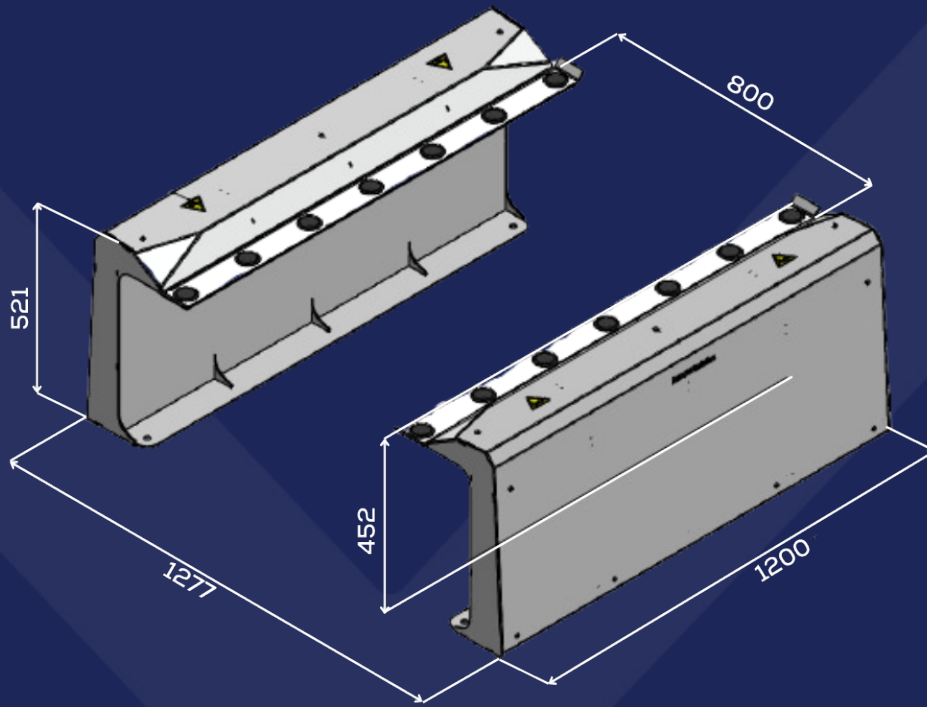

The Pallet Rack is easy to mount and setup – simply measure the correct distance between the two parts and bolt the rack to the floor. It has a unique centering mechanism that makes sure the pallets gets centered every time.

Disclaimer

Specifications may vary based on local conditions and application

Small footprint

Unique centering mechanism

Simple and fast to mount

One size for all pallet dimensions

Max payload of up to 800 kg

## Dimensions

Length	1 200 mm   47.2 in
Width (Mounted)	1 277 mm   50.3 in
Height, floor to pallet	452 mm   17.8 in
Height, total	521 mm   20.5 in